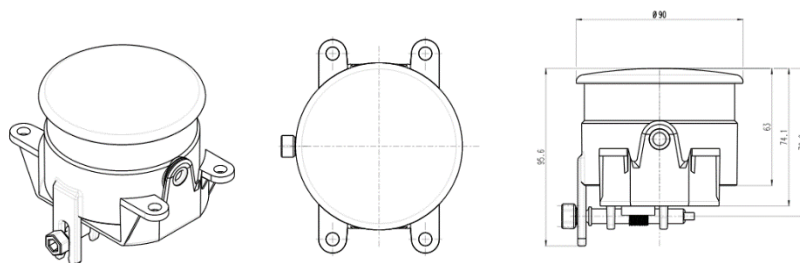

## General Information

	L	W	H	
Dimensions	162,5	28	20,5	cm
Winch Plate Size	62,5	19		cm

	Weight	
Bumper	33	kg
Bumper Central Box	13	kg
Right Wing	10	kg
Left Wing	10	kg

## Parts

Part name	Quantity	
Bumper Central Box	1	
Front Cover	1	
Left Bumper Wing	1	
Right Bumper Wing	1	
Alu Top Plate	2	
Hi-lift Jack Point	2	
Left Light Mount	1	
Right Light Mount	1	
Logo Plate	1	
Logo Under Plate	1	

**Bumper Central Box/Cover**

**Left/Right Bumper Wing**

**Left/Right 8mm Alu Wing Spacers**

**Top Aluminium Plate**

**Hi-Lift Jack Point**

**Left/Right Lights Mount**

**Logo Plate/ Under Plate**

### Other Parts

Other Parts	Size	Quantity	Colour	
<b>Bolts Screws</b>				
Hexagonal Bolts	M12X120	4		Main Mount to Chassies
Washers	M12	4		
Hex Serrated Flange Nuts	M12	4		
Hexagonal Bolts	M12x35	8		Wing Assembly
Washers	M12	8		
Hex Serrated Flange Nuts	M12	8		
Hexagonal Bolts	M10X25	6		
Washers	M10	6		
Hex Serrated Flange Nuts	M10	6		
Button Screw Head Bolts	M8X20	6	Black	Front Winch Cover
Hex Serrated Flange Nuts	M8	6		
Button Screw Head Bolts	M8x20	8	Black	Hi-Lift
Hex Serrated Flange Nuts	M8	8		
Allen Cap Bolts	M8x20	4		LED Lights Mount
Hex Serrated Flange Nuts	M8	4		
Allen Cap Bolts	M6x16	8	Stainless	LED Light Waś Fi90 mm
Hex Serrated Flange Nuts	M6	8		
Allen Cap Bolts	M6x16	4	Alu	Logo Plate
Hex Serrated Flange Nuts	M6			