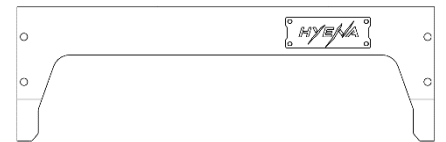

Parts

Part name	Quantity	
Bumper Central Box	1	
Front Cover	1	
Left Bumper Wing	1	
Right Bumper Wing	1	
Alu Top Plate	2	
Hi-lift Jack Point	2	
Left Light Mount	1	
Right Light Mount	1	
Logo Plate	1	
Logo Under Plate	1	

Bumper Central Box/Cover