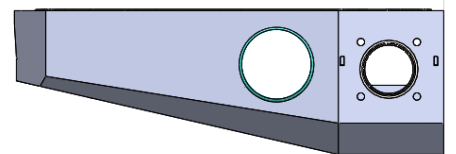

Parts

Part name	Quantity	
Bumper Central Box	1	
Front Cover	1	
Left Bumper Wing	1	
Right Bumper Wing	1	
Alu Top Plate	2	
Hi-lift Jack Point	2	
Left Light Mount	1	
Right Light Mount	1	
Logo Plate	1	
Logo Under Plate	1