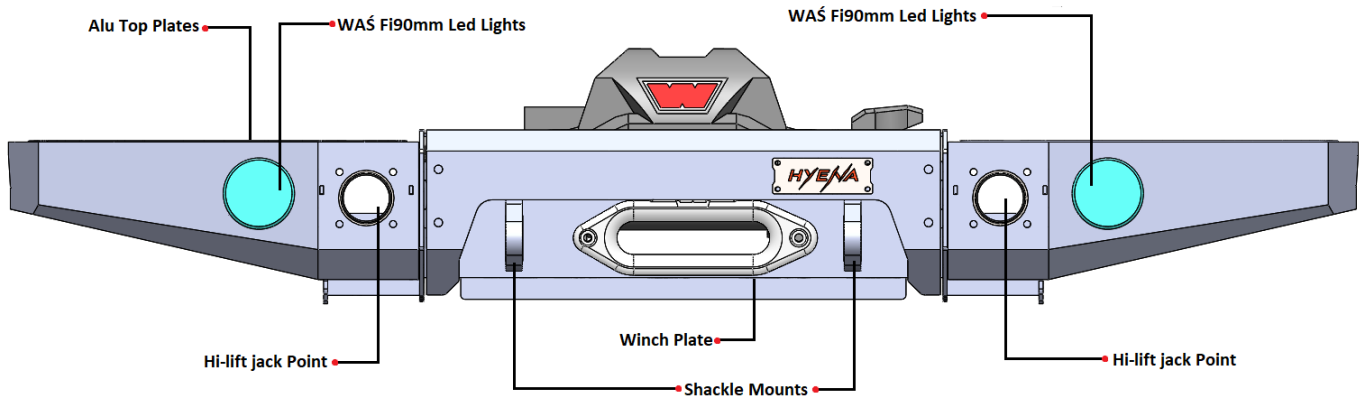

## FRONT WINCH BUMPER

2 LED LIGHTS OPTION

## General Information

	L	W	H	
Dimensions	162,5	28	20,5	cm
Winch Plate Size	62,5	19		cm

	Weight	
Bumper	33	kg
Bumper Central Box	13	kg
Right Wing	10	kg
Left Wing	10	kg