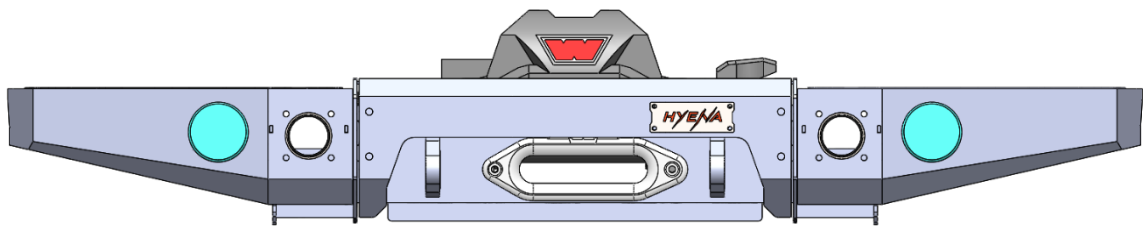

LAND ROVER DEFENDER