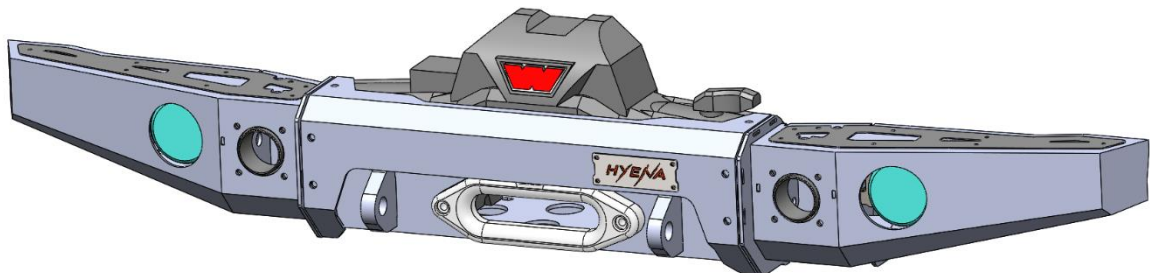

## FRONT WINCH BUMPER

2 LED LIGHTS OPTION

## LAND ROVER DEFENDER

## General Information

	L	W	H	
Dimensions	162,5	28	20,5	cm
Winch Plate Size	62,5	19		cm

	Weight	
Bumper	33	kg
Bumper Central Box	13	kg
Right Wing	10	kg
Left Wing	10	kg