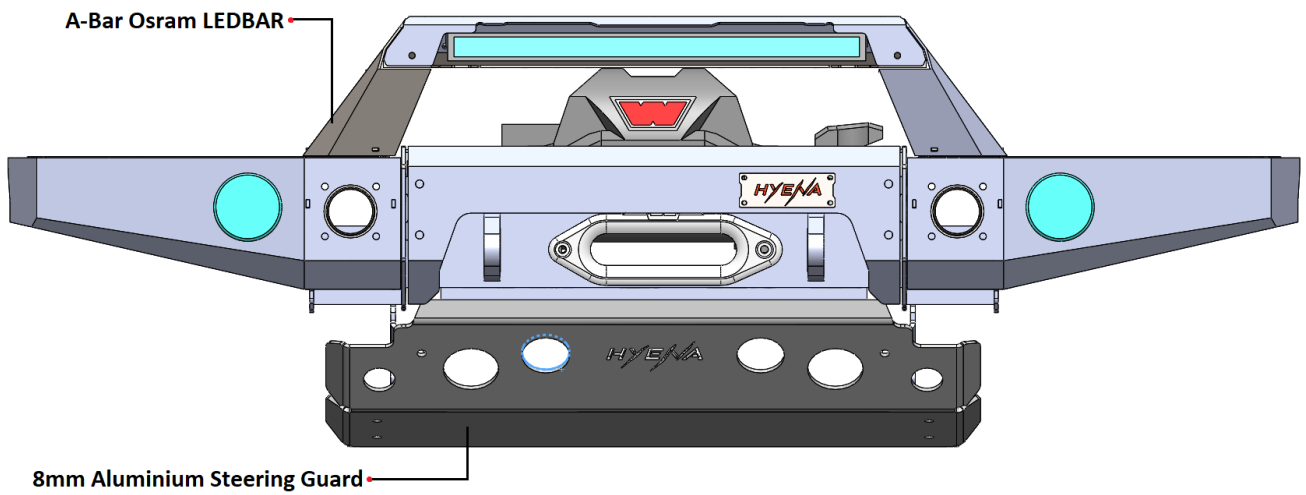

Additional Bumper Accessories

More info on

www.hyenaoverland.com