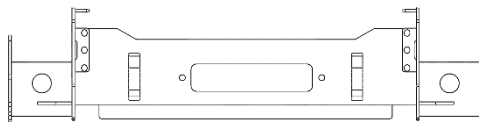

Parts

Part name	Quantity	
Bumper Central Box	1	
Front Cover	1	
Left Bumper Wing	1	
Right Bumper Wing	1	
Alu Top Plate	2	
Hi-lift Jack Point	2	
Left Light Mount	1	
Right Light Mount	1	
Logo Plate	1	
Logo Under Plate	1	

Bumper Central Box/Cover