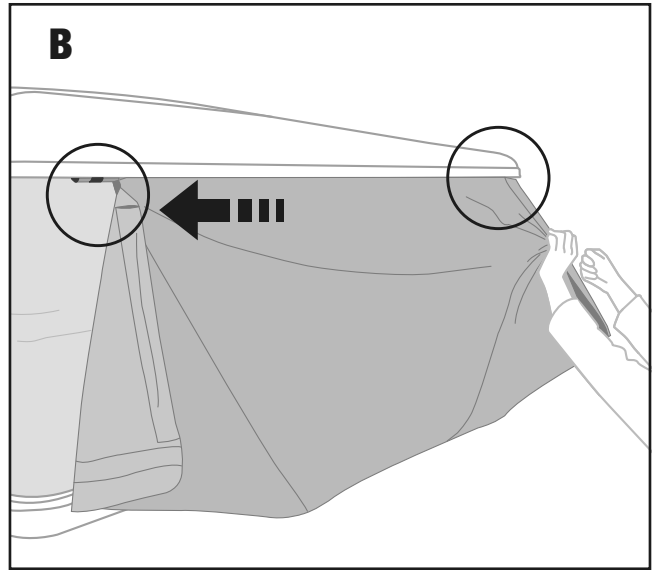

MAGGIOLINA WINGS “Bat wings” INSTRUCTIONS

- **WINGS “Ali di pipistrello”** M/W01
- **WINGS “Ailes de chauve-souris”** M/W01
- **WINGS “Fledermausflügel”** M/W01

X1

X1

X2

X4

AUTOHOME® produced by
Zifer Italia Srl
Viale Risorgimento, 23
46017 Rivarolo Mantovano
(Mantova) Italy
Tel. +39 0376 99590
+39 0376 958164
Fax +39 0376 958088