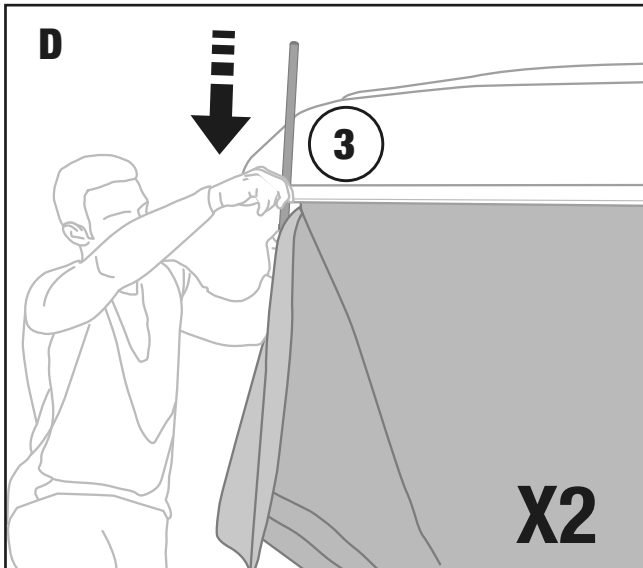

MAGGIOLINA WINGS “Bat wings” INSTRUCTIONS

- **WINGS “Ali di pipistrello”** M/W01
- **WINGS “Ailes de chauve-souris”** M/W01
- **WINGS “Fledermausflügel”** M/W01

X1

X1

X2

X4

AUTOHOME® produced by
Zifer Italia Srl
Viale Risorgimento, 23
46017 Rivarolo Mantovano
(Mantova) Italy
Tel. +39 0376 99590
+39 0376 958164
Fax +39 0376 958088