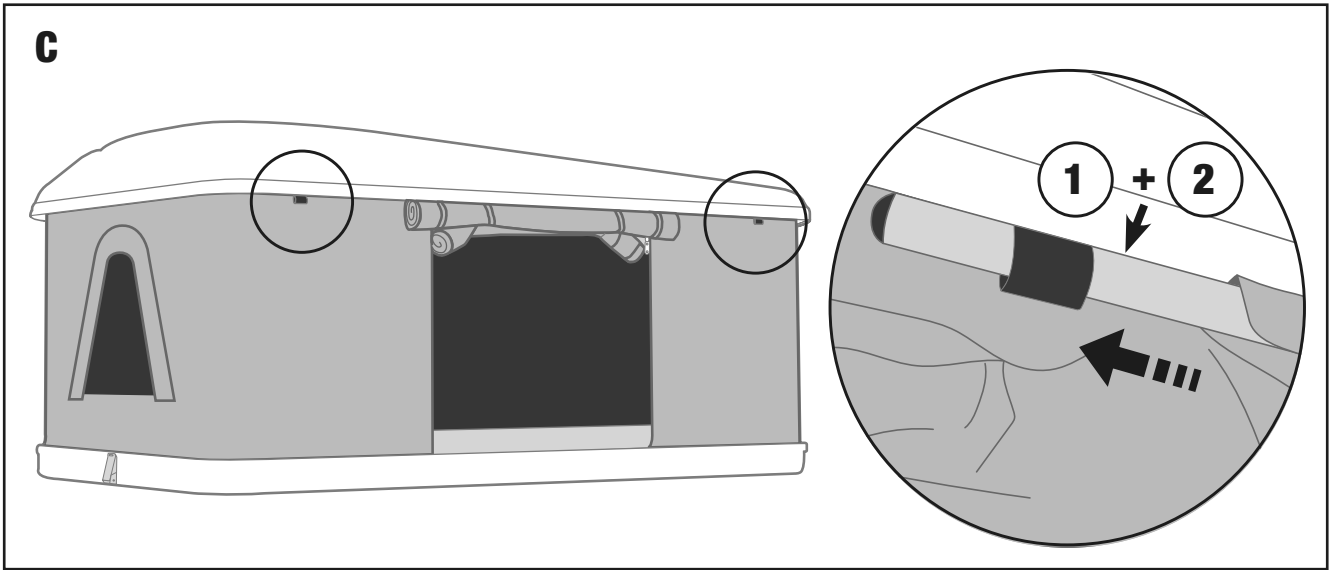

MAGGIOLINA WINGS “Bat wings” INSTRUCTIONS

- **WINGS “Ali di pipistrello”** M/W01
- **WINGS “Ailes de chauve-souris”** M/W01
- **WINGS “Fledermausflügel”** M/W01

X1

X1

X2

X4

AUTOHOME® produced by
Zifer Italia Srl
Viale Risorgimento, 23
46017 Rivarolo Mantovano
(Mantova) Italy
Tel. +39 0376 99590
+39 0376 958164
Fax +39 0376 958088