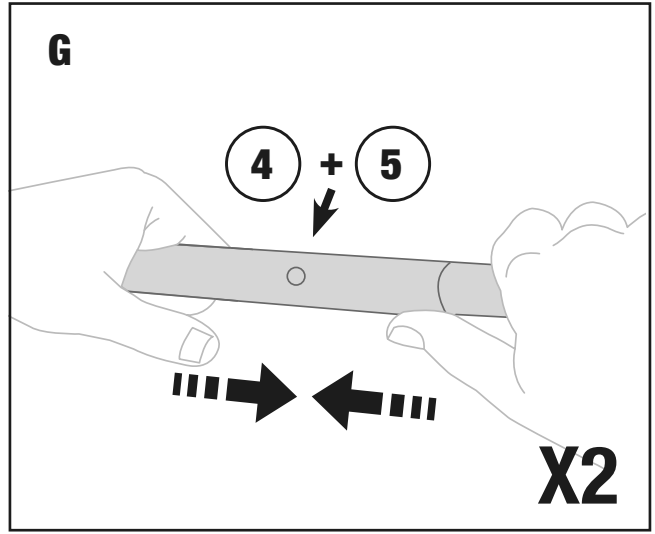

MAGGIOLINA WINGS “Bat wings” INSTRUCTIONS

- **WINGS “Ali di pipistrello”** M/W01
- **WINGS “Ailes de chauve-souris”** M/W01
- **WINGS “Fledermausflügel”** M/W01

X1

X1

X2

X4

AUTOHOME® produced by
Zifer Italia Srl
Viale Risorgimento, 23
46017 Rivarolo Mantovano
(Mantova) Italy
Tel. +39 0376 99590
+39 0376 958164
Fax +39 0376 958088