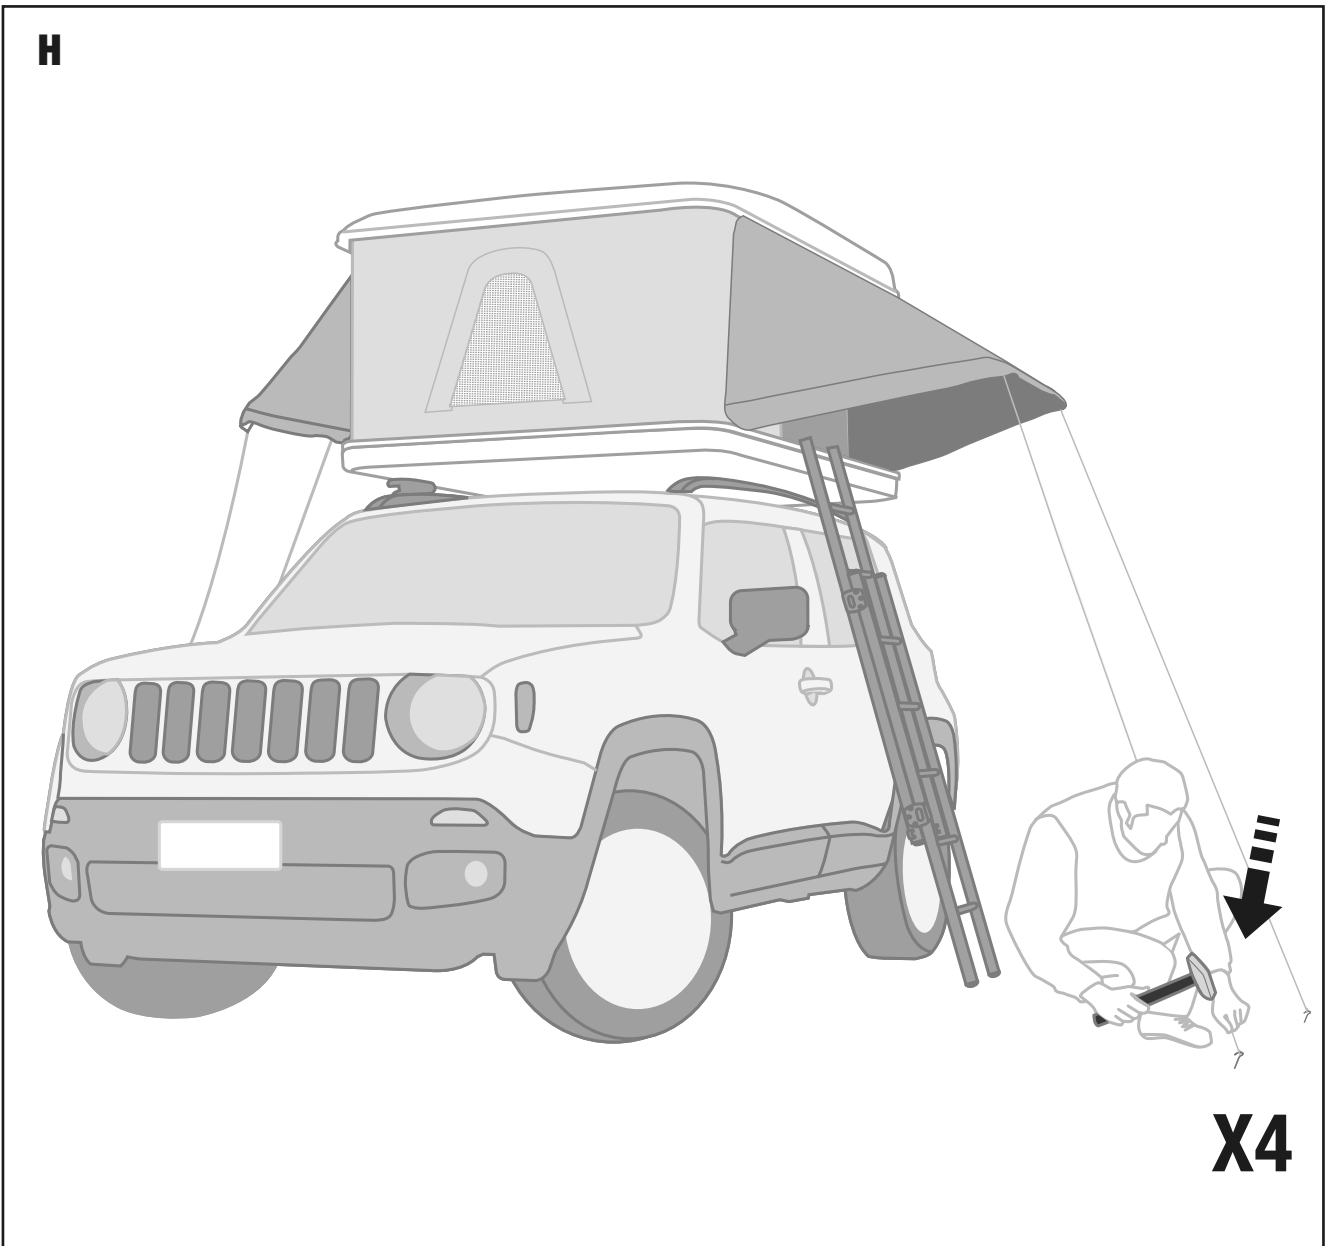

MAGGIOLINA WINGS “Bat wings” INSTRUCTIONS

- **WINGS “Ali di pipistrello”** M/W01
- **WINGS “Ailes de chauve-souris”** M/W01
- **WINGS “Fledermausflügel”** M/W01

X1

X1

X2

X4

AUTOHOME® produced by
Zifer Italia Srl
Viale Risorgimento, 23
46017 Rivarolo Mantovano
(Mantova) Italy
Tel. +39 0376 99590
+39 0376 958164
Fax +39 0376 958088