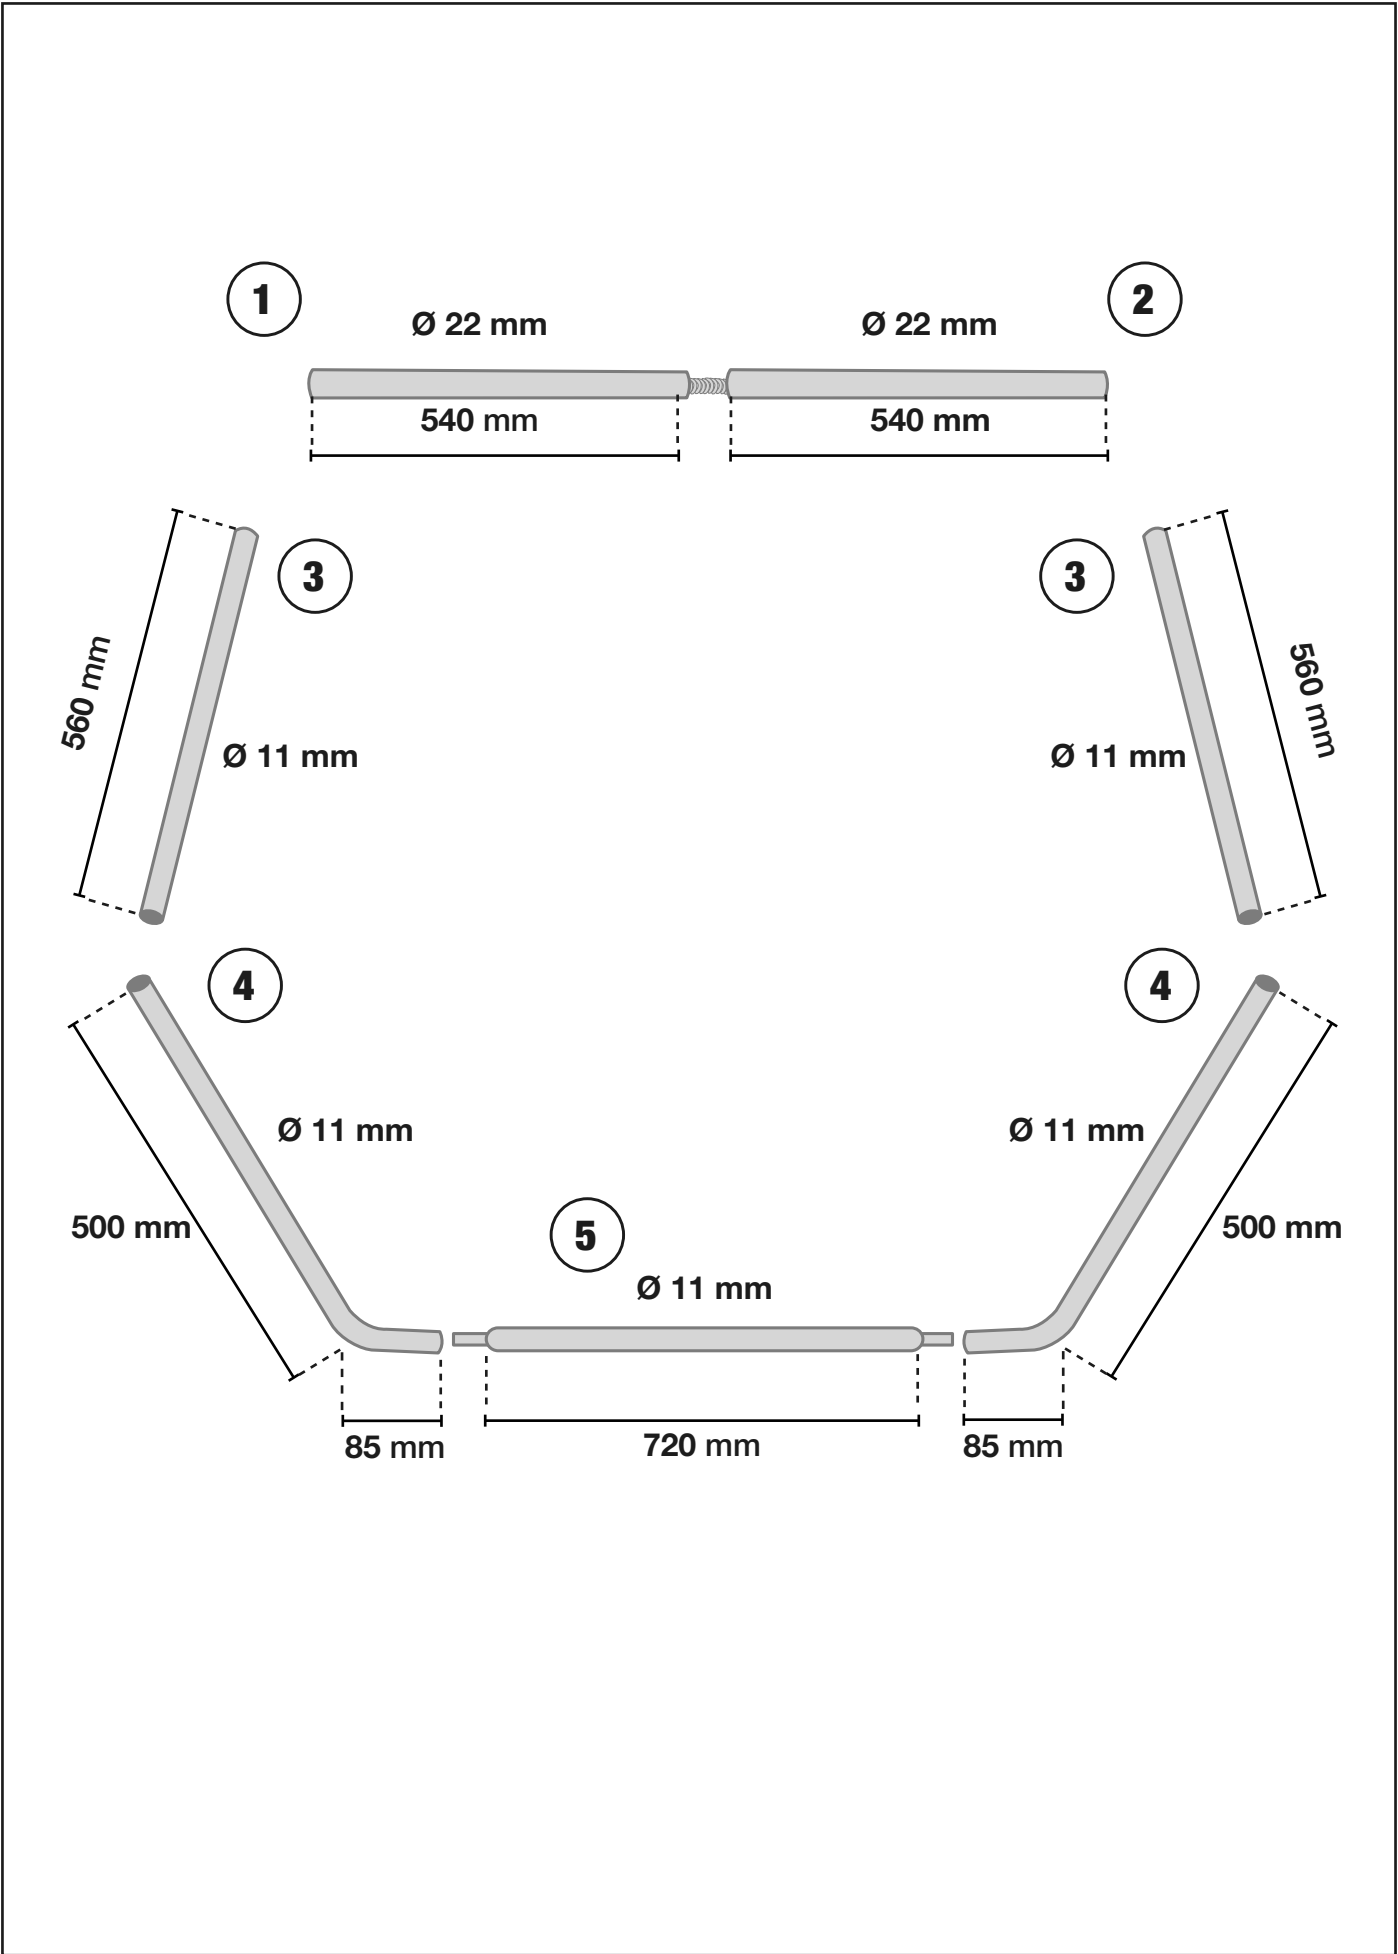

MAGGIOLINA WINGS “Bat wings” INSTRUCTIONS

- **WINGS “Ali di pipistrello”** M/W01
- **WINGS “Ailes de chauve-souris”** M/W01
- **WINGS “Fledermausflügel”** M/W01

X1

X1

X2

X4

AUTOHOME® produced by
Zifer Italia Srl
Viale Risorgimento, 23
46017 Rivarolo Mantovano
(Mantova) Italy
Tel. +39 0376 99590
+39 0376 958164
Fax +39 0376 958088