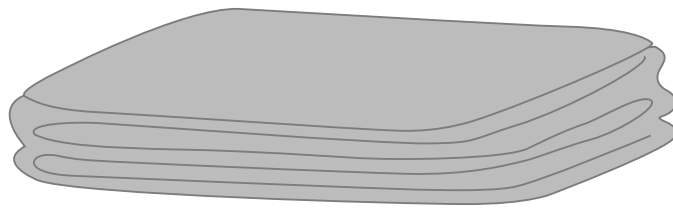

MAGGIOLINA WINGS “Bat wings” INSTRUCTIONS

- **WINGS “Ali di pipistrello”** M/W01
- **WINGS “Ailes de chauve-souris”** M/W01
- **WINGS “Fledermausflügel”** M/W01

X1

X1

X2

X4

AUTOHOME® produced by
Zifer Italia Srl
Viale Risorgimento, 23
46017 Rivarolo Mantovano
(Mantova) Italy
Tel. +39 0376 99590
+39 0376 958164
Fax +39 0376 958088