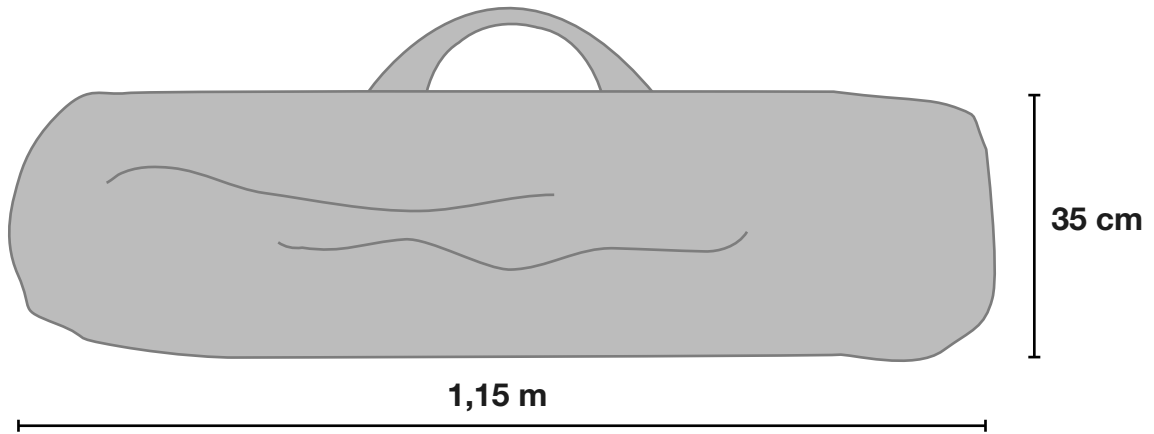

MAGGIOLINA WINGS “Bat wings” INSTRUCTIONS

- **WINGS “Ali di pipistrello”** M/W01
- **WINGS “Ailes de chauve-souris”** M/W01
- **WINGS “Fledermausflügel”** M/W01

X1

X1

X2

X4

AUTOHOME® produced by
Zifer Italia Srl
Viale Risorgimento, 23
46017 Rivarolo Mantovano
(Mantova) Italy
Tel. +39 0376 99590
+39 0376 958164
Fax +39 0376 958088