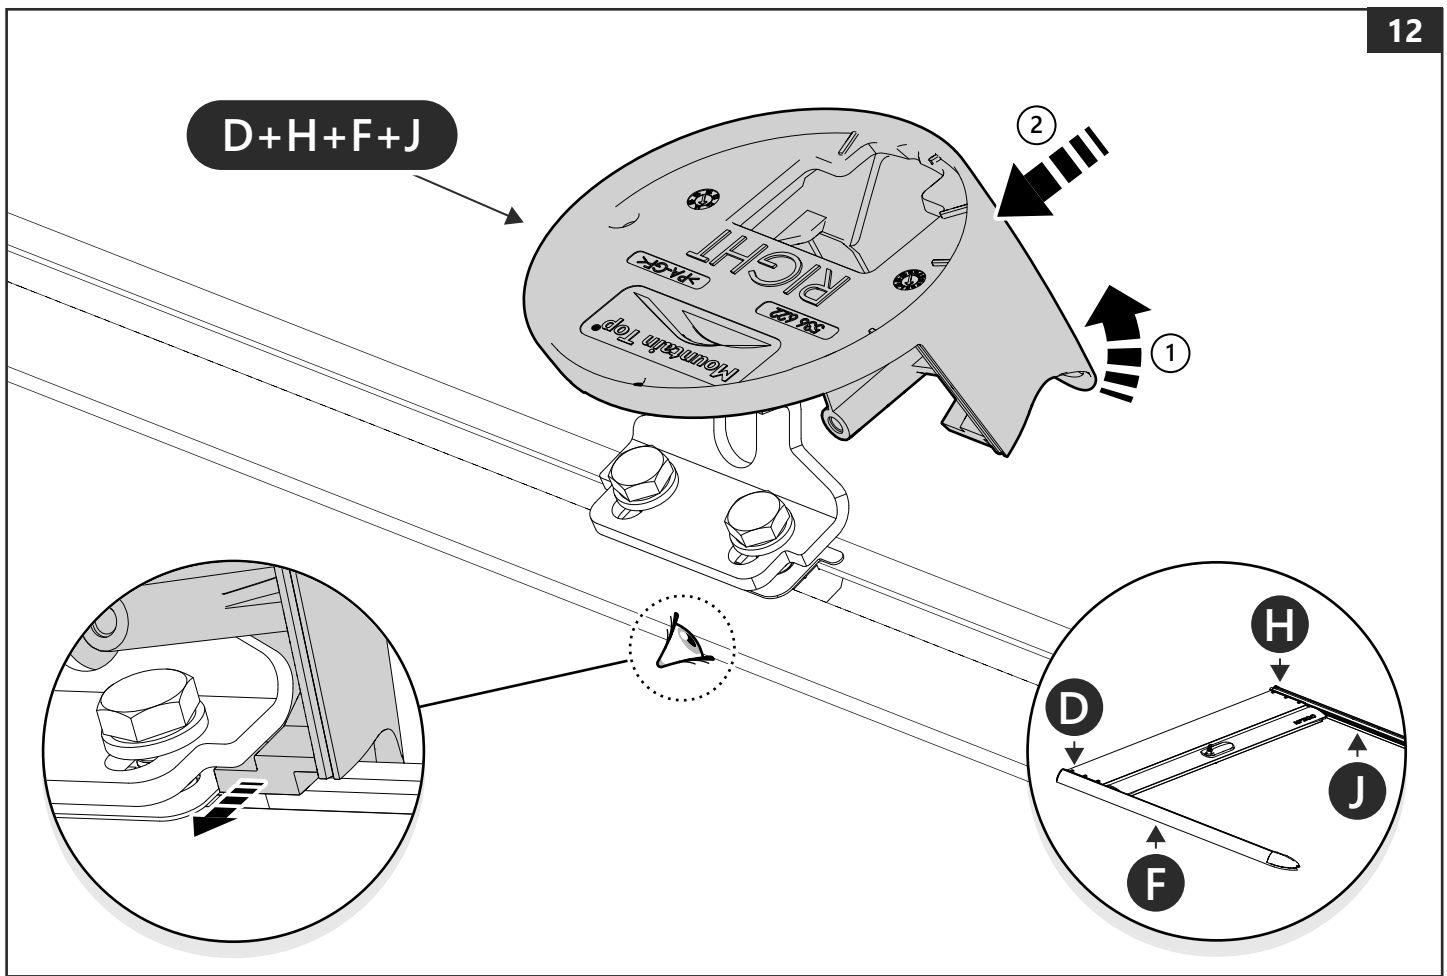

Mountain Top® Sports Bar

Installation manual

DOWNLOAD PDF

Parts		
A		x 1
B		x 1
C		x 1

Kit		
D		x 1
E		x 1
F		x 1
G		x 1
H		x 1
I		x 1
J		x 1
K		x 1
L		x 2
M		x 6
N		x 8
O		x 2
P		x 8
Q		x 4
R		x 4
S		x 6
T		x 8
U		x 8
V		x 1
W		x 1
X		x 1
		x 1
		x 1

Tools and materials needed

1-25 Nm

-  6 mm
-  10 mm
-  T15

x 4

Customer Service +45 4810 2950 (08:00 - 16:00 CET)
Fax +45 4810 2960
Support info@mountaintop.dk
Website www.mountaintop.dk
Address Pedersholmparken 10, 3600 Frederikssund, Denmark