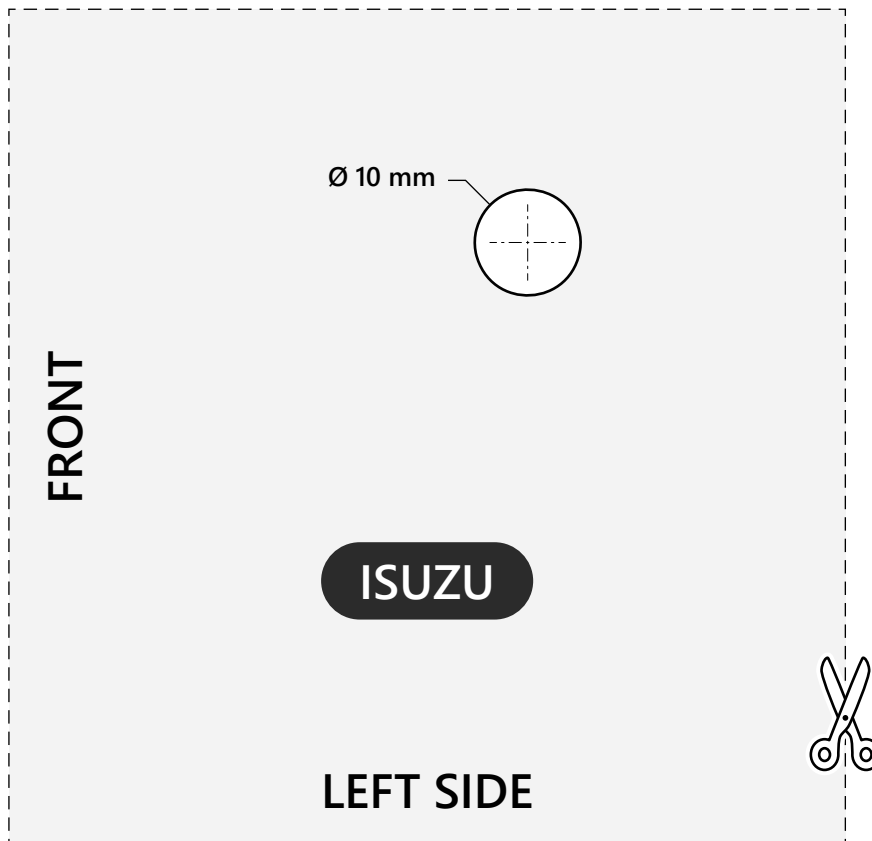

Mountain Top® Sports Bar

Installation manual

DOWNLOAD PDF

Parts		
A		x 1
B		x 1
C		x 1

Kit		
D		x 1
E		x 1
F		x 1
G		x 1
H		x 1
I		x 1
J		x 1
K		x 1
L		x 2
M		x 6
N		x 8
O		x 2
P		x 8
Q		x 4
R		x 4
S		x 6
T		x 8
U		x 8
V		x 1
W		x 1
X		x 1
		x 1
		x 1

Tools and materials needed

1-25 Nm

-  6 mm
-  10 mm
-  T15

x 4

Customer Service +45 4810 2950 (08:00 - 16:00 CET)
Fax +45 4810 2960
Support info@mountaintop.dk
Website www.mountaintop.dk
Address Pedersholmparken 10, 3600 Frederikssund, Denmark